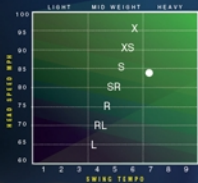

Do You Know YOUR SWING DNA?

Try Mizuno's NEW Performance Fitting System and Shaft Optimizer Tool.

This revolutionary system quickly records five data points that make up one's SWING DNA:

- CLUBHEAD SPEED
- SWING TEMPO
- RELEASE FACTOR
- SHAFT TOE DOWN
- SHAFT KICK ANGLE